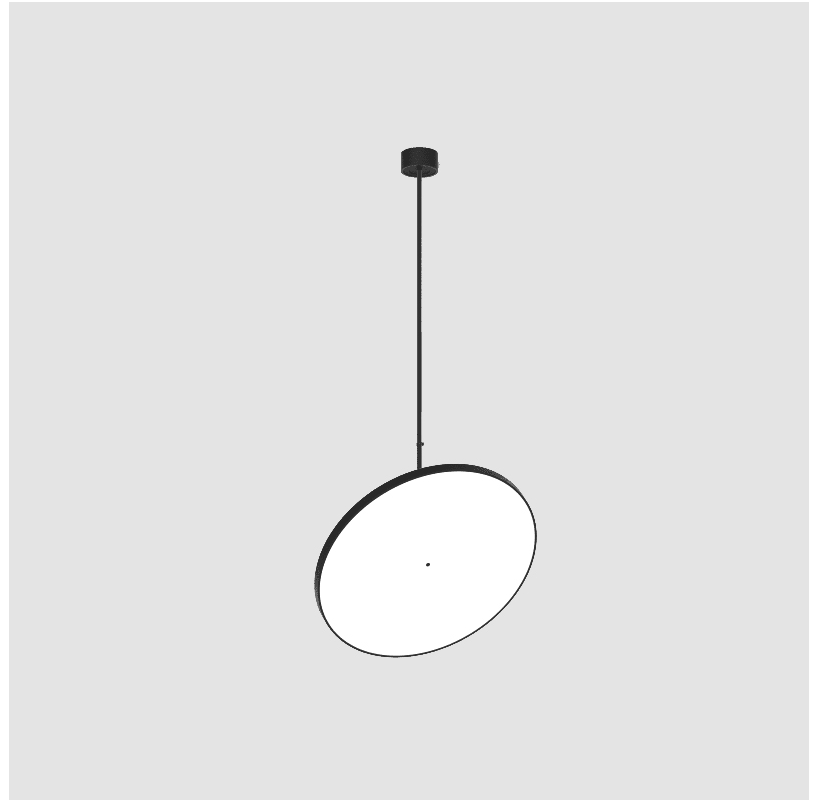

GENERAL

Series: Sign Diva Flex
Subseries: Sign Diva Flex
Partner: Prolicht
Division: Architectural
Installation: Suspension
Product Type: Pendant
Mounting Location: Ceiling
Light Distribution: Adjustable

PHYSICAL

Shape: Round
Diameter (mm): 850
Diameter (in): 33 7/16
Height (mm): 1620
Height (in): 63 3/4
Weight (kg): 2.007
Weight (lbs): 4.42
Diffuser: PMMA - Opal / Micro-Prism / Sparkling Secret / Vintage Industrial
Fixture Finish: SSR / BKV / CWI / CRY / HAB / UFT / ITA / RUA / FTG / MYG / LOD / PUS / FRO / FUP / KIA / POP / BLS / SPG / MEY / GOH / CHC / COM / ABZ / JAG / OBR / MOS / ROR
Fixture Material: PMMA / Extruded Aluminum / Steel

ELECTRICAL

Lamp Type: LED (Zhaga Standard)
Input Wattage (W): 96.8
Total Output Wattage (W): 76.8
Dimming: Tri-Mode (Non-Dimming and Phase Dimming (120Vac only) and 0-10V Dimming)
Driver Included: Yes
Driver Location: Integrated
Driver Type: Constant Current - Universal
Driver Class: Class 2
Input Voltage (V): 120 - 277
Constant Current (MA): 600

LED

Color Temperature (°K): 2700 / 3000 / 3500 / 4000
Max. Delivered Lumen (lm): 9094 / 9806 / 11375 / 11617
Nominal Lumen (lm): 10753 / 11596 / 13461 / 13736
CRI: >90 CRI
Lamp Life (hrs): 50000

OPTICAL

Adjustability: Rotational 170°; Tilt 90°

RATINGS AND CERTIFICATIONS

Certified By: Certified for North American Standards
IP rating: IP20