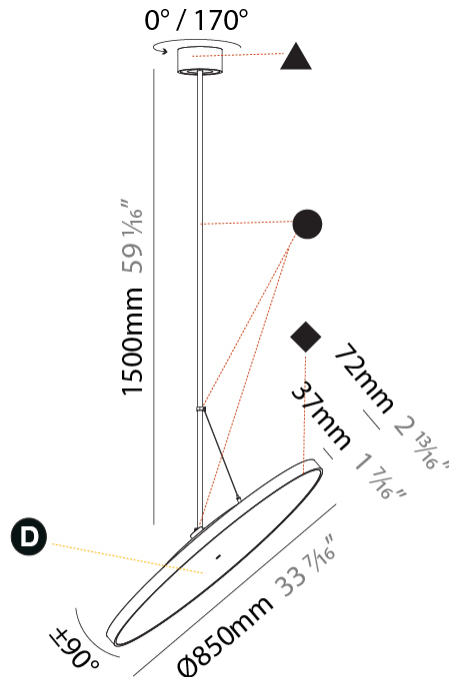

GENERAL

Series: Sign Diva Flex
Subseries: Sign Diva Flex
Partner: Prolicht
Division: Architectural
Installation: Suspension
Product Type: Pendant
Mounting Location: Ceiling
Light Distribution: Adjustable

PHYSICAL

Shape: Round
Diameter (mm): 850
Diameter (in): 33 7/16
Height (mm): 1620
Height (in): 63 3/4
Weight (kg): 2.007
Weight (lbs): 4.42
Diffuser: PMMA - Opal / Micro-Prism / Sparkling Secret / Vintage Industrial
Fixture Finish: SSR / BKV / CWI / CRY / HAB / UFT / ITA / RUA / FTG / MYG / LOD / PUS / FRO / FUP / KIA / POP / BLS / SPG / MEY / GOH / CHC / COM / ABZ / JAG / OBR / MOS / ROR
Fixture Material: PMMA / Extruded Aluminum / Steel

ELECTRICAL

Lamp Type: LED (Zhaga Standard)
Input Wattage (W): 96.8
Total Output Wattage (W): 76.8
Dimming: Tri-Mode (Non-Dimming and Phase Dimming (120Vac only) and 0-10V Dimming)
Driver Included: Yes
Driver Location: Integrated
Driver Type: Constant Current - Universal
Driver Class: Class 2
Input Voltage (V): 120 - 277
Constant Current (MA): 600

LED

Color Temperature (°K): 2700 / 3000 / 3500 / 4000
Max. Delivered Lumen (lm): 9094 / 9806 / 11375 / 11617
Nominal Lumen (lm): 10753 / 11596 / 13461 / 13736
CRI: >90 CRI
Lamp Life (hrs): 50000

OPTICAL

Adjustability: Rotational 170°; Tilt 90°

RATINGS AND CERTIFICATIONS

Certified By: Certified for North American Standards
IP rating: IP20